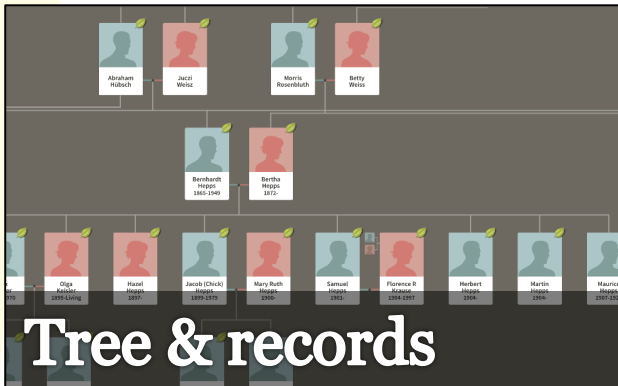

Homestead Hebrews
Preserving the history of the Jewish community of Homestead, Pennsylvania

ARTICLES EXHIBITS CHRONOLOGY STATEMENT OF PURPOSE NEWSLETTER

The Jews of Homestead and the 1892 Strike

Everyone wants to know -- were members of the Jewish community involved in the famous strike? Here's what the evidence suggests.

Celebrating the legacy of the Jewish community from the most famous steel town in the U.S.

Gathered here are records, stories, photos, and memories about this once-thriving community, covering the earliest traces of Jewish life in this historically important town, to reminiscences from the last generation. This website takes its name from the community's synagogue, the Homestead Hebrew Congregation Rodef Shalom, which was organized in 1894 and closed in 1993.

I hope you enjoy reading what I've collected and written. Your **feedback and contributions** are welcome!

The data

- Digitized (or digitizable)
- Multiple formats and locations

Video

Tree & records

Last	First	Pages	First date	Last date	First
Arons	Harry	2-3, 27	10/1/1909	7/1/1914	Balar
Averbach	Sam	4-5	7/3/1910	9/15/1914	Prop
Bleich	A		10/1/1909	9/17/14	3 mo
Blumberger	J	8-10	10/1/1909	8/2/1914	Balar
Cutler	Louis	12	10/1/1909	12/31/1912	Balar
Mervis	Manuel R.		2/4/1912?	9/17/1914	Dues
Cohen	Isaac	14	11/28/1909	1/1/1911	Prop
Frankel	Morris	16-17	10/1/1909	9/17/1914	Balar
Fogel	Morris	20, 15	10/1/1909	9/17/1914	Balar
Lewis	Sam'l	21	2/4/1912	9/17/1914	Dues
Carpe	Louis	22	5/7/1911	7/1/1912	Prop
Fel			1/1/1909	9/17/1914	Balar
Fel			6/1911	7/1/1912	Prop
Fel			10/1/1909	9/17/1914	Balar

Spreadsheets

Audio files

Web pages

Text files

Pictures

Data management goals

Goal	Deviation from tree model
One, integrated database	Source-centric
Flexible, weighted indexing and tagging	Beyond names, dates, and even events/facts
Federated search	<i>All</i> fields and tags; flexible aggregation
Publicly accessible	-