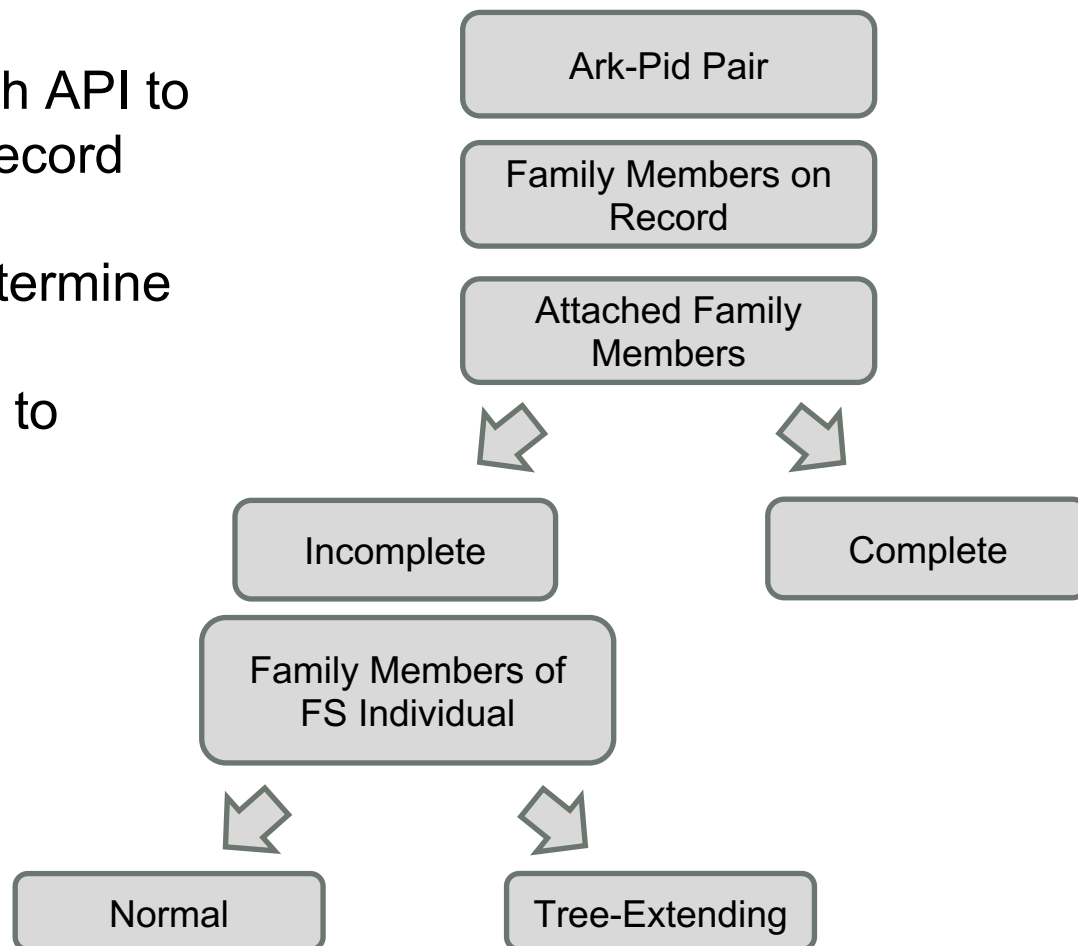

Hint Cleaner

- Starts with an Ark-Pid Pair
- Accesses the FamilySearch API to scrape information about record and FS Individuals
- Parses scraped data to determine status
- Checks for common errors to determine difficulty