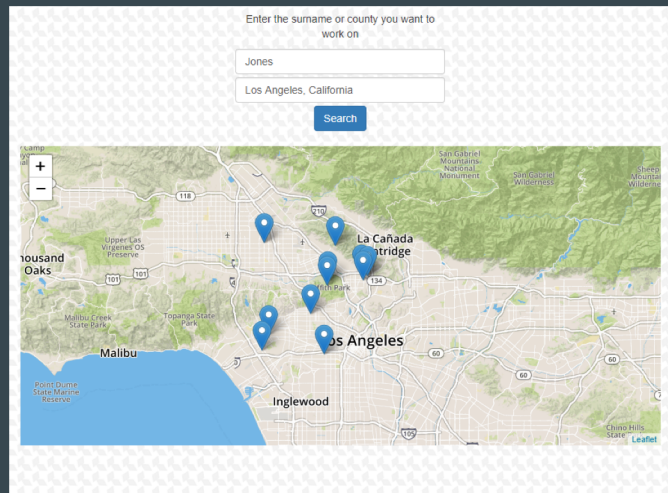

Custom Hints App

- Surname Search
- County Search
- bit.ly/custom-hints