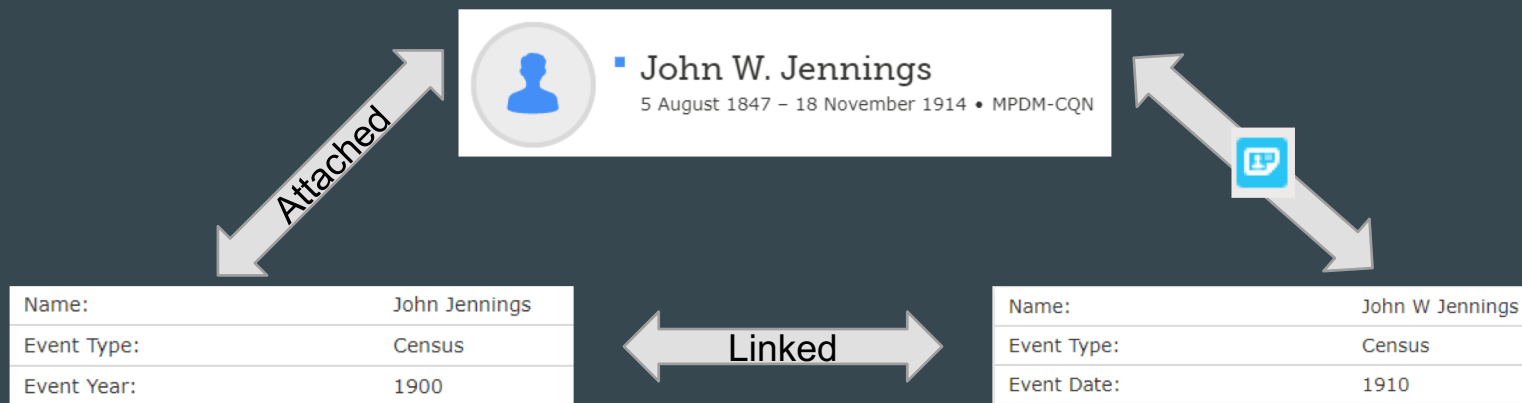

Using Customized Hints with the Census Tree

Jacob Van Leeuwen

Record
Linking^{LAB}

The Census Tree

- We use machine learning to link individuals across census records from 1900 to 1940
- We have linked 102 million of the 188 million individuals living in the US during this time
- This provides unique opportunities to find record hints and grow the FamilyTree

Finding Record Hints

- We use the public FamilySearch API to determine if a census record is attached to a PID on the FamilyTree
- If an individual is linked to multiple records in the Census Tree but not all records are attached to a PID, we use this to create record hints