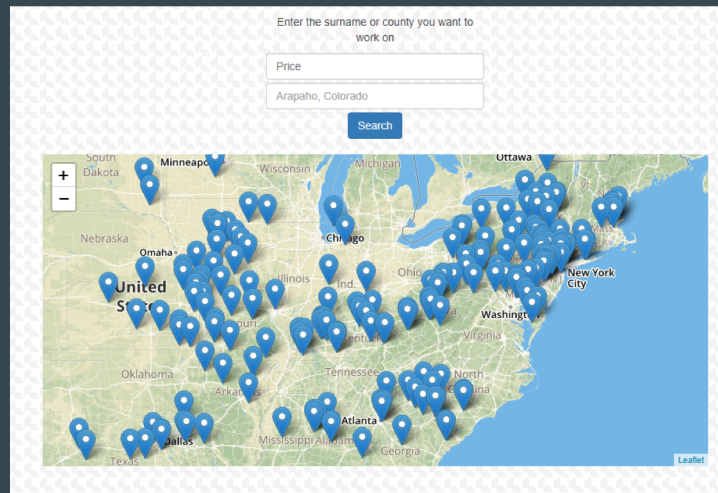

Custom Hints App

- Surname Search
- County Search
- bit.ly/custom-hints