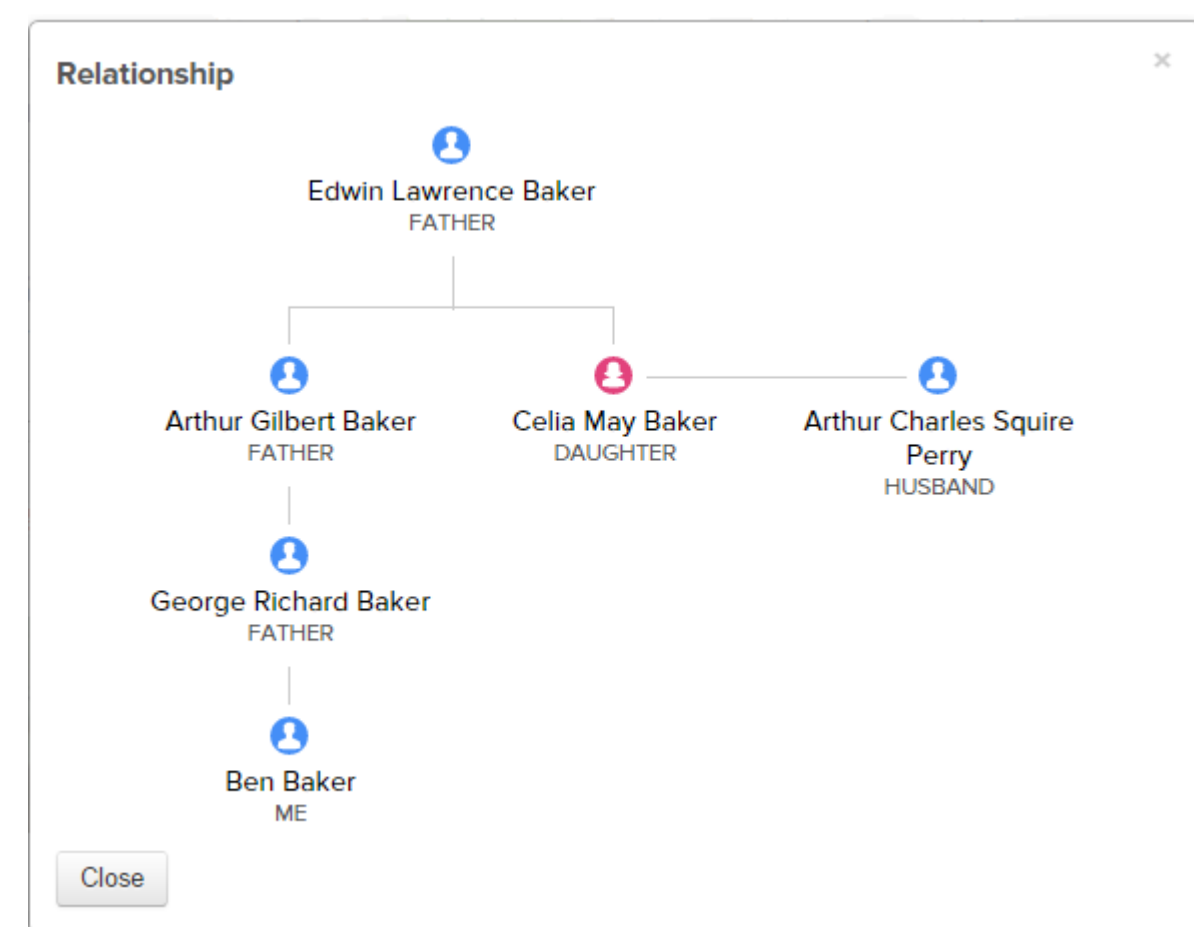

Closest Relatives in the My Relatives View

Ben Baker and Joel Thornton

User Needs

A simple way to view the most closely related persons to the user in the tree and understand how they relate to the user and each other
 Something that helps users easily know where to work next and what they can do to be productive

Weighted Relationship Distance

$$WRD(g, c, m) = \alpha(|g| + 1)e^{\beta c} e^{\gamma m} e^{\delta p}$$

- g – Generational or “vertical” distance
Number of generations from base person
- c – Collateral or “horizontal” distance
Generations to closest common ancestor
- m – Marriage distance
Number of marriages between base person
- p – Positive sign changes for generational distance
Number of sign changes from negative to positive for g
- $\alpha, \beta, \gamma, \delta$ – Weighting factors to control growth rates

Scope of Interest

Displays all of the direct relatives of the user four generations above the user (i.e. 2nd Great Grandparents), all of the spouses and children of these direct ancestors and the spouses of the children of direct ancestors.

New Relationship Viewer

- Can handle any combination and number of parents, children and spouses
- Supports zooming and dragging of the relationship path
- Uses SVG images for icons and text, allowing crisp presentation at all zoom levels
- Shows person IDs and provides direct links to all persons in the relationship path
- Already used in Family Tree to view relationships to persons within the Scope of Interest