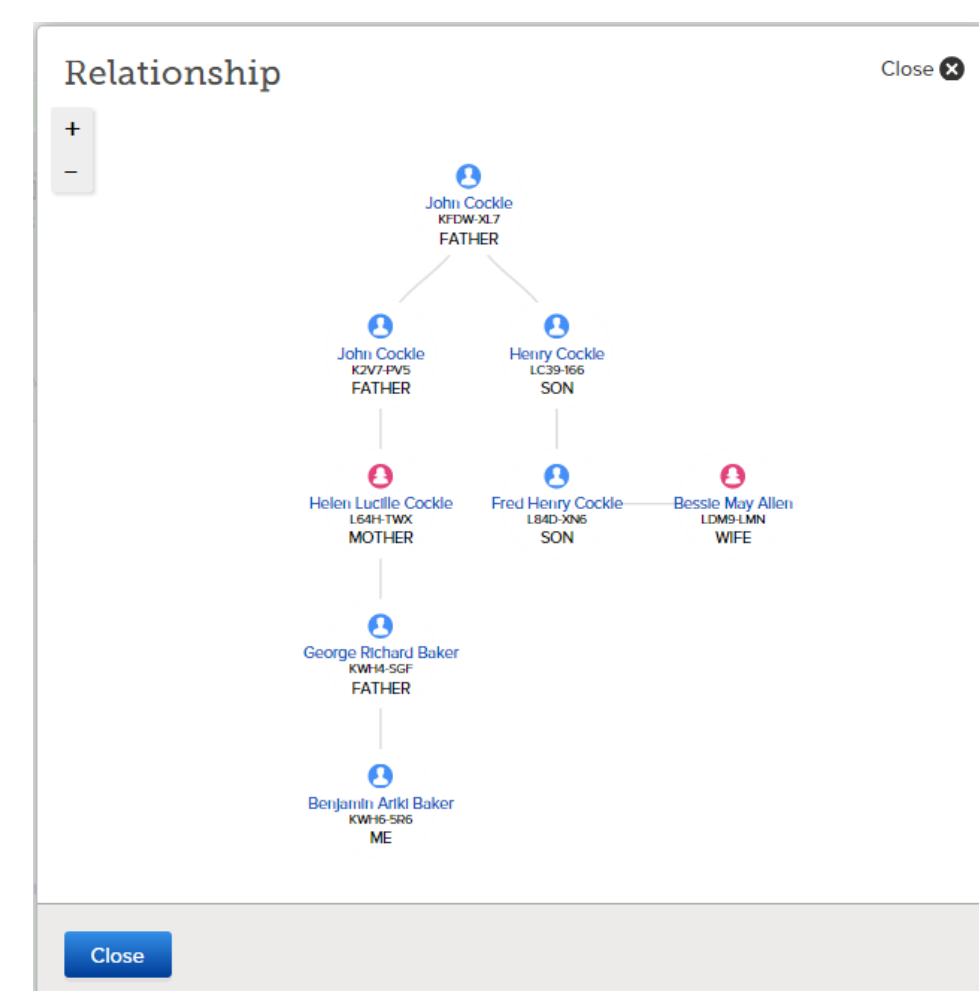

Scope of Interest

Displays all of the direct relatives of the user four generations above the user (i.e. 2nd Great Grandparents), all of the spouses and children of these direct ancestors and the spouses of the children of direct ancestors.

- Augments scope of interest with additional data
- Relatives sorted by closeness of relationship using WRD
- Enables working with closest relatives in meaningful ways
- Provides additional relationship descriptions for added context

New Relationship Viewer

- Can handle any combination and number of parents, children and spouses
- Supports zooming and dragging of the relationship path
- Uses SVG images for icons and text, allowing crisp presentation at all zoom levels
- Shows person IDs and provides direct links to all persons in the relationship path
- Already used in Family Tree to view relationships to persons within the Scope of Interest