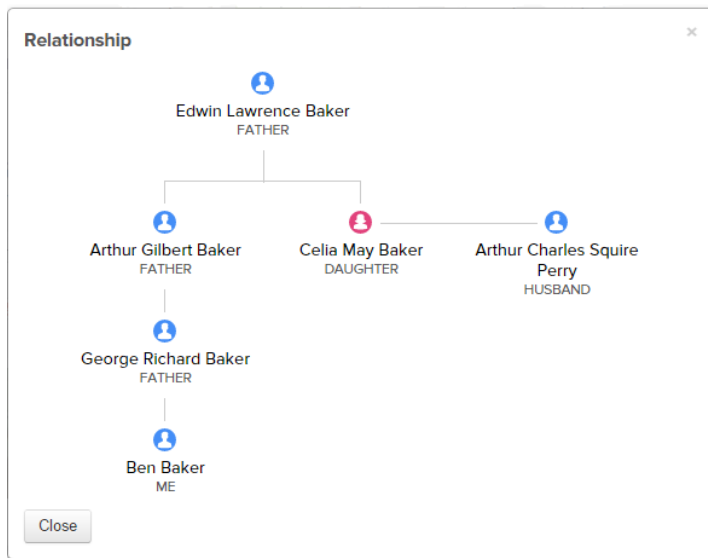

Key Features

Augments scope of interest

Sorted by closeness of relation using WRD

Enables working with closest relatives in meaningful ways

New Relationship Viewer

Key Features

- Can handle any combination and number of parents, children and spouses
- Supports zooming and dragging to pan the relationship path
- Uses svg images for icons and text, allowing crisp presentation at all zoom levels
- Shows person ids and provides direct links to all persons in the relationship path
- Already used in Family Tree to view relationships to persons within the scope of interest

Ideas Being Pursued

PEOPLE I'M WATCHING **126**

CHANGES TO PEOPLE I'M WATCHING

MY RELATIVES 286

- Direct Ancestors Only
- Blood Relatives Only
- All My Relatives

- Top 5 Persons With:
- Ordinance indicators
 - Pending Record Hints
 - Research Suggestions
 - Data Problems