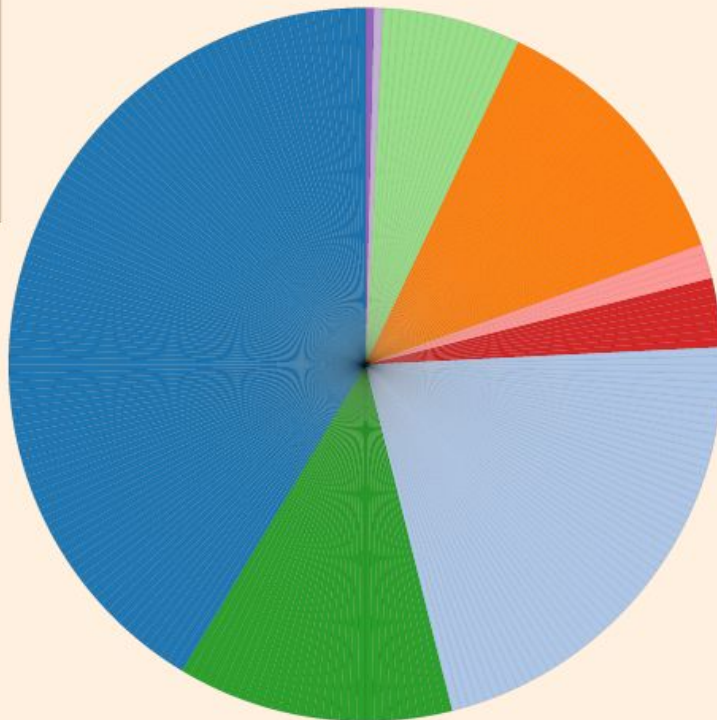

Multiple Generations

Extrapolate Unknowns

Legend

- = England
- = France
- = Germany
- = Hungary
- = Ireland
- = Italy
- = Peru
- = Poland
- = United States
- = Unknown

Percentages

- United States = 41.41%
- Peru = 21.88%
- Hungary = 12.50%
- Poland = 12.50%
- Germany = 6.25%
- Italy = 3.13%
- Ireland = 1.56%
- England = 0.39%
- France = 0.39%

Grandma's Pie

6X Great Grandparents

Single Generation

Multiple Generations

Extrapolate Unknowns

Legend

- = England
- = France
- = Germany
- = Hungary
- = Ireland
- = Italy
- = Peru
- = Poland
- = United States
- = Unknown

Percentages

- United States = 41.41%
- Peru = 21.88%
- Hungary = 12.50%
- Poland = 12.50%
- Germany = 6.25%
- Italy = 3.13%
- Ireland = 1.56%
- England = 0.39%
- France = 0.39%

Grandma's Pie

6X Great Grandparents

Single Generation

Multiple Generations

Extrapolate Unknowns

Legend

- = England
- = France
- = Germany
- = Hungary
- = Ireland
- = Italy
- = Peru
- = Poland
- = United States
- = Unknown

Percentages

- Unknown = 81.64%
- United States = 14.06%
- Germany = 2.34%
- Ireland = 1.17%
- England = 0.39%
- France = 0.39%