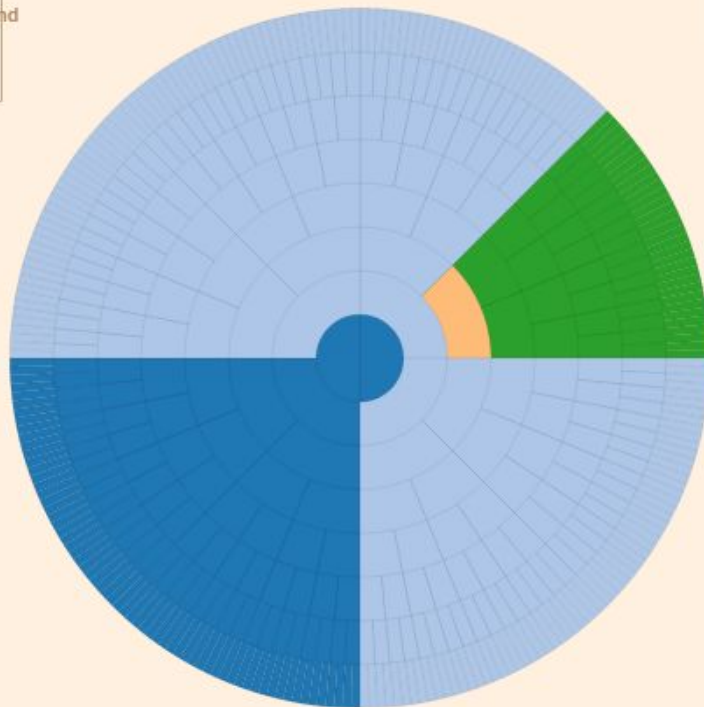

Percentages

- United States = 41.41%
- Peru = 21.88%
- Hungary = 12.50%
- Poland = 12.50%
- Germany = 6.25%
- Italy = 3.13%
- Ireland = 1.56%
- England = 0.39%
- France = 0.39%

Grandma's Pie

6X Great Grandparents

Single Generation

Multiple Generations

Extrapolate Unknowns

Legend

- = England
- = France
- = Germany
- = Hungary
- = Ireland
- = Italy
- = Peru
- = Poland
- = United States
- = Unknown

Percentages

- Unknown = 81.64%
- United States = 14.06%
- Germany = 2.34%
- Ireland = 1.17%
- England = 0.39%
- France = 0.39%

Grandma's Pie

6X Great Grandparents

Single Generation

Multiple Generations

Extrapolate Unknowns

Legend

- = Ireland
- = Sarah Currie B Scotland
- = Scotland
- = United States
- = Unknown

Percentages

Ireland = 62.50%
United States = 25.00%
Scotland = 12.50%

John Samuel Cornett (LV6Y-9F2)

Place of birth: Virginia, United States

Date of birth: 7 May 1759

[Click here to view on FamilySearch](#)

Close

Single Generation