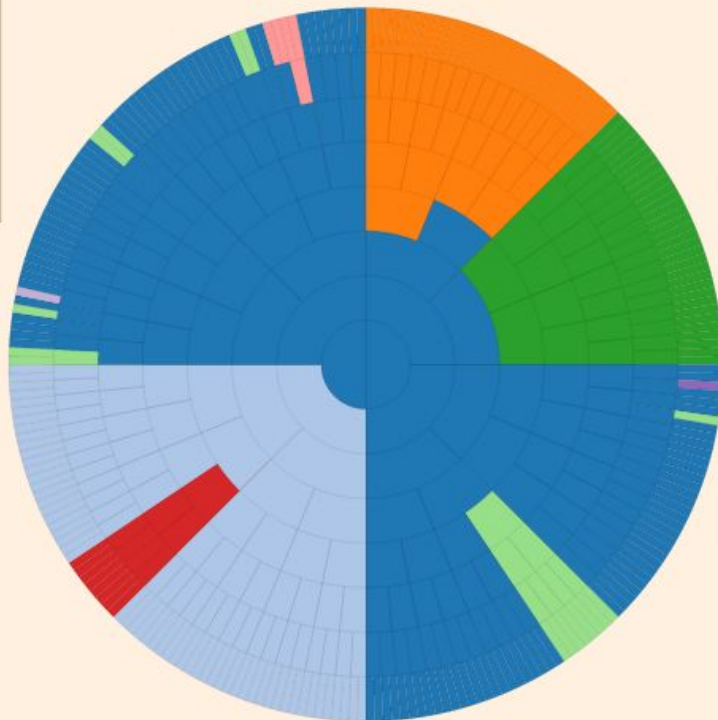

Grandma's Pie

Where are your ancestors?

Welcome to Grandma's Pie

Log in with Family Search to get started or watch our short tutorial video

Log in with Family Search

Grandma's Pie

6X Great Grandparents

Single Generation

Multiple Generations

Extrapolate Unknowns

Legend

- = England
- = France
- = Germany
- = Hungary
- = Ireland
- = Italy
- = Peru
- = Poland
- = United States
- = Unknown

Percentages

- United States = 41.41%
- Peru = 21.88%
- Hungary = 12.50%
- Poland = 12.50%
- Germany = 6.25%
- Italy = 3.13%
- Ireland = 1.56%
- England = 0.39%
- France = 0.39%

Grandma's Pie

6X Great Grandparents

Single Generation

Multiple Generations

Extrapolate Unknowns

Legend

- = England
- = France
- = Germany
- = Hungary
- = Ireland
- = Italy
- = Peru
- = Poland
- = United States
- = Unknown

Percentages

- United States = 41.41%
- Peru = 21.88%
- Hungary = 12.50%
- Poland = 12.50%
- Germany = 6.25%
- Italy = 3.13%
- Ireland = 1.56%
- England = 0.39%
- France = 0.39%

Grandma's Pie

6X Great Grandparents