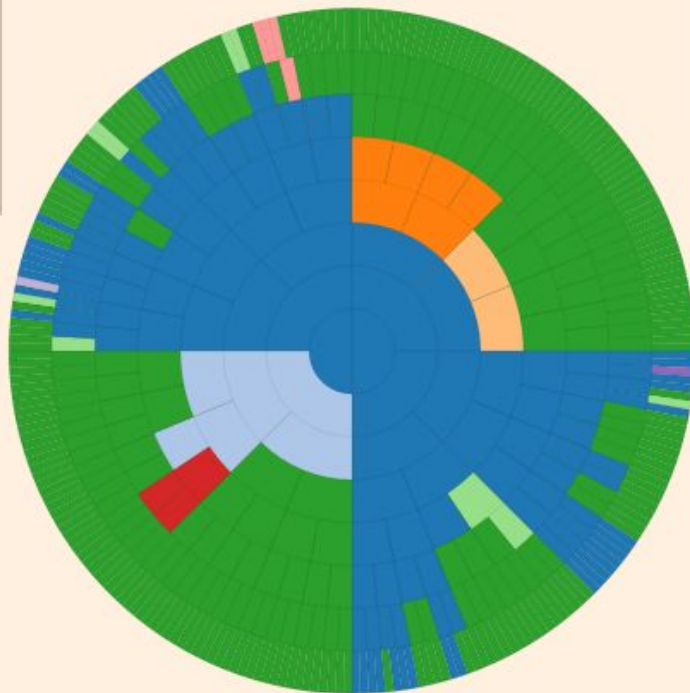

Multiple Generations

Extrapolate Unknowns

Legend

- = England
- = France
- = Germany
- = Hungary
- = Ireland
- = Italy
- = Peru
- = Poland
- = United States
- = Unknown

Percentages

- United States = 41.41%
- Peru = 21.88%
- Hungary = 12.50%
- Poland = 12.50%
- Germany = 6.25%
- Italy = 3.13%
- Ireland = 1.56%
- England = 0.39%
- France = 0.39%

Percentages

- United States = 41.41%
- Peru = 21.88%
- Hungary = 12.50%
- Poland = 12.50%
- Germany = 6.25%
- Italy = 3.13%
- Ireland = 1.56%
- England = 0.39%
- France = 0.39%

Grandma's Pie

6X Great Grandparents

Single Generation

Multiple Generations

Extrapolate Unknowns

Legend

- = England
- = France
- = Germany
- = Hungary
- = Ireland
- = Italy
- = Peru
- = Poland
- = United States
- = Unknown

Percentages

- Unknown = 81.64%
- United States = 14.06%
- Germany = 2.34%
- Ireland = 1.17%
- England = 0.39%
- France = 0.39%

Grandma's Pie

6X Great Grandparents

Single Generation

Multiple Generations

Extrapolate Unknowns

Legend

- = Ireland
- = Sarah Currie B Scotland
- = Scotland
- = United States
- = Unknown

Percentages