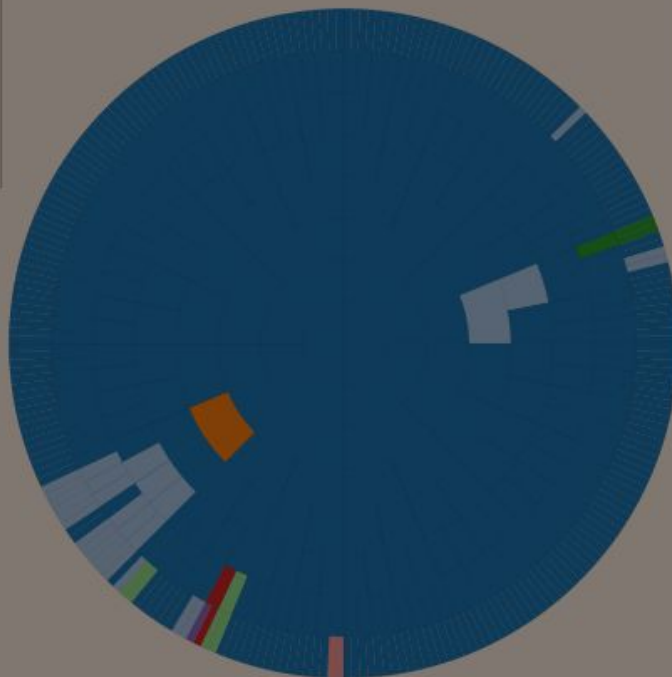

Grandma's Pie

6X Great Grandparents

Single Generation

Multiple Generations

Extrapolate Unknowns

Legend

- = Ireland
- = Sarah Currie B Scotland
- = Scotland
- = United States
- = Unknown

Percentages

Ireland = 62.50%
United States = 25.00%
Scotland = 12.50%

John Samuel Cornett (LV6Y-9F2)

Place of birth: Virginia, United States

Date of birth: 7 May 1759

[Click here to view on FamilySearch](#)

Close

Single Generation

Extrapolate Unknowns

Legend

- = Colonial America
- = England
- = Ireland
- = Northern Ireland
- = Scotland
- = United States
- = United States
- = Unknown
- = Wales

Percentages

United States = 89.06%
England = 7.03%
Scotland = 1.56%
Colonial America = 0.78%
Wales = 0.78%
Ireland = 0.39%
Northern Ireland = 0.39%

Grandma's Pie

6X Great Grandparents

Single Generation

Multiple Generations

Extrapolate Unknowns

Legend

- = England
- = France
- = Germany
- = Hungary
- = Ireland
- = Italy
- = Peru
- = Poland
- = United States
- = Unknown