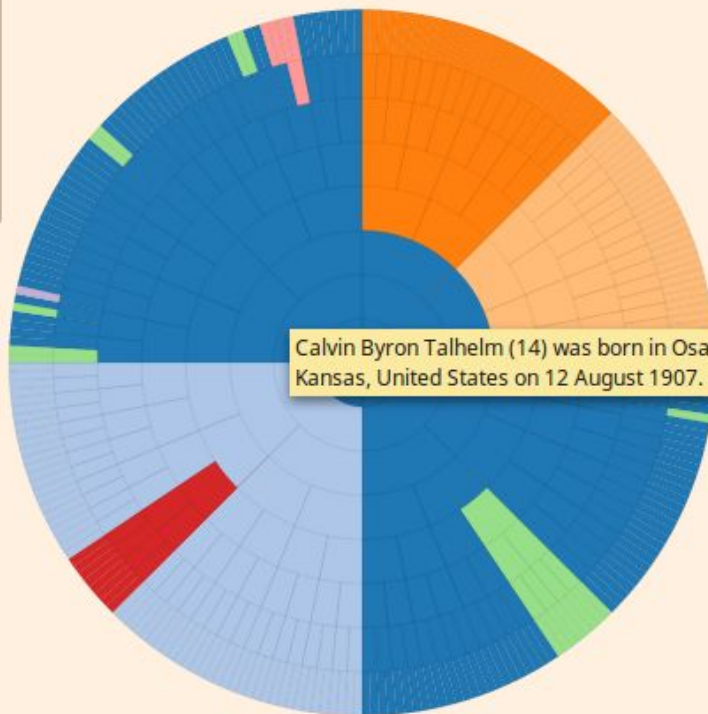

Ireland = 62.50%
United States = 25.00%
Scotland = 12.50%

John Samuel Cornett (LV6Y-9F2)

Place of birth: Virginia, United States

Date of birth: 7 May 1759

[Click here to view on FamilySearch](#)

Close

Single Generation

Extrapolate Unknowns

Legend

- = Colonial America
- = England
- = Ireland
- = Northern Ireland
- = Scotland
- = United States
- = United States
- = Unknown
- = Wales

Percentages

United States = 89.06%
England = 7.03%
Scotland = 1.56%
Colonial America = 0.78%
Wales = 0.78%
Ireland = 0.39%
Northern Ireland = 0.39%

Grandma's Pie

6X Great Grandparents

Single Generation

Multiple Generations

Extrapolate Unknowns

Legend

- = England
- = France
- = Germany
- = Hungary
- = Ireland
- = Italy
- = Peru
- = Poland
- = United States
- = Unknown

Percentages

- United States = 41.41%
- Peru = 21.88%
- Hungary = 12.50%
- Poland = 12.50%
- Germany = 6.25%
- Italy = 3.13%
- Ireland = 1.56%
- England = 0.39%
- France = 0.39%

Calvin Byron Talhelm (14) was born in Osage Township, Crawford, Kansas, United States on 12 August 1907.